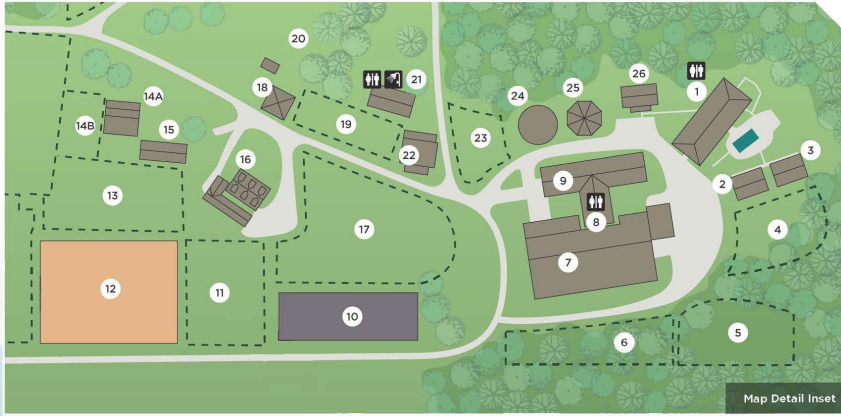

- 1 Lodge - Restroom
- 2 Cabin A
- 3 Cabin B
- 4 Cabin Lawn
- 5 Trailer Parking
- 6 Primitive Parking
- 7 Indoor Arena
- 8 Office - Restroom
- 9 Main Barn
- 10 Dressage Arena
- 11 Paddock #2 ("Q")
- 12 Jump Arena
- 13 Paddock #3
- 14A Stud Barn
- 14B Stud Run
- 15 Tractor Shed
- 16 Mares Barn
- 17 Paddock #1 (Guest)
- 18 Workshop
- 19 RV Sites
- 20 Hammock Field
- 21 Tavern Restroom / Shower
- 22 Bike Shop
- 23 Tent Camping
- 24 Round Pen
- 25 Pavillion
- 26 Staff Cabins
- 27 Lake Lawn
- 28 Paddock #4 (Donkey Paddock)
- 29 Main House
- 30 Tennis Court
- 31 Guest House
- 32 Paddock #5
- 33 Paddock #6
- 34 Paddock #7
- 35 Paddock #8
- 36 Paddock #9
- 37 Paddock #10
- 38 Paddock #11
- 39 Paddock #12
- 40 Paddock #13
- 41 Paddock #14
- 42 Moto Field
- 43 Paddock #15 (Cross Country Field)
- 44 Gate House

Penmerryl Farm
 273 Penmerryl Drive
 Greenville, VA 24440
 540.292.8539
 ridethefarm.com
 info@ridethefarm.com
 GPS: 38.0031014, -79.1345195

Greenville School Road
 Penmerryl Drive
 Pine Glenn Lane

Vehicle Route to Lake Basic Intermediate Advanced

Refer to Map Detail Inset